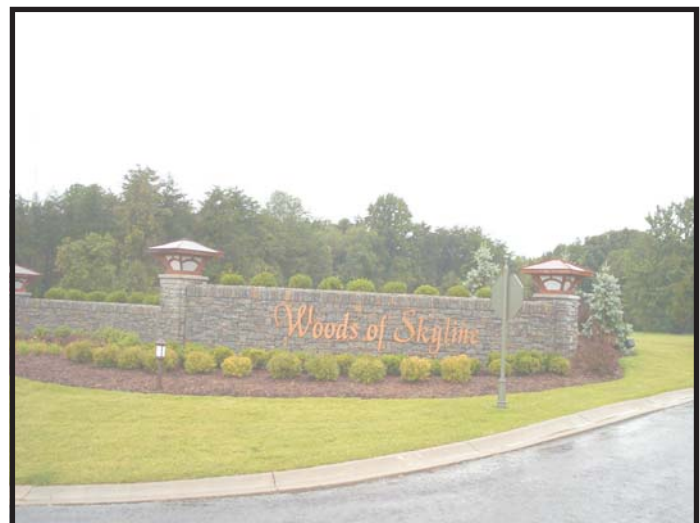

## *Unique Impression*

*Our cast bronze and cast aluminum signs are designed to enhance the natural beauty of your property.*

*Your entrance will reflect your unique image & individuality.*

Artwork Copyright 2008, Property of EAGLE SIGN & DESIGN