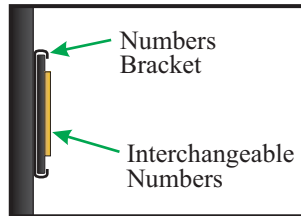

CAST RANGE SIGN WITH CLOCK AND REMOVABLE NUMBERS

YARDAGE TO PINS	
RED	45
WHITE	76
BLUE	138
YELLOW	182
BLACK	215

EAGLE SIGN & DESIGN

TODAY'S YARDAGES

94	217
116	235
168	260

FROM CENTER OF MAT

CAST RANGE SIGN WITH NON-REMOVABLE NUMBERS

MOUNT OPTIONS FOR RANGE SIGNS

EAGLE SIGN & DESIGN

TODAY'S PIN LOCATION

3

COURSE CONDITION

PATH ONLY

CART PATH ONLY

USE 90° RULE