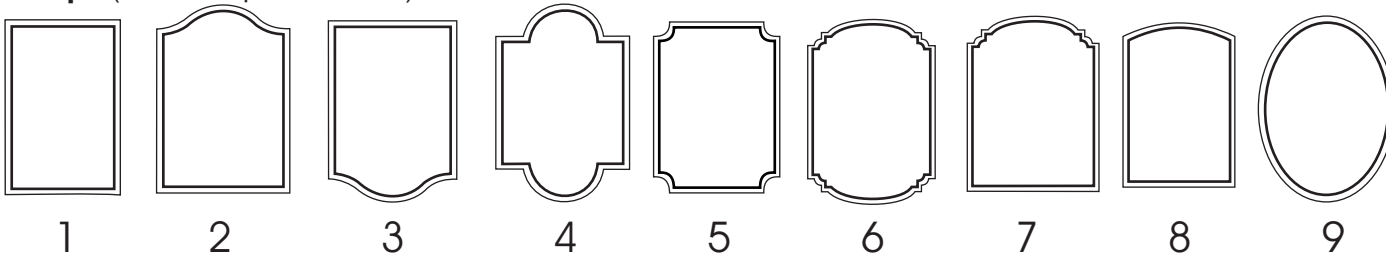

Tee Sign Options

Order Worksheet #1

Bronze

SIZE	ITEM #	QUANTITY
10" x 16"	Bts7262	
12" x 18"	Bts7354	
14" x 20"	Bts7459	
16" x 22"	Bts7577	
18" x 24"	Bts7708	

Options

HOLE GRAPHIC	Hg752	
LOGO CHARGE	Lc745	
CUSTOM CHARGE		

*CALL FOR INFO ON CUSTOM CHARGES

Aluminum

SIZE	ITEM #	QUANTITY
10" x 16"	Ats7202	
12" x 18"	Ats7274	
14" x 20"	Ats7356	
16" x 22"	Ats7447	
18" x 24"	Ats7549	

Options

HOLE GRAPHIC	Hg752	
LOGO CHARGE	Lc745	
CUSTOM CHARGE		

*CALL FOR INFO ON CUSTOM CHARGES

Check Size and Color

Sign Information Required

- ☐ SHAPE - 1 2 3 4 5 6 7 8 9 CUSTOM
- ☐ STYLE - A B C D CUSTOM
- ☐ LOGO ART (clean black & white artwork)
- ☐ HOLE NUMBERS
- ☐ PAR INFO
- ☐ YARDAGES WITH COLORS
- ☐ HOLE GRAPHIC LAYOUTS **

*PLEASE PROVIDE SCORECARD FOR SIGN INFORMATION

Background Color

- ☐ BLACK
- ☐ HUNTER GREEN
- ☐ BROWN
- ☐ ANTIQUE (bronze)
- ☐ CUSTOM PMS# _____

Logo / Letter Color

- ☐ NATURAL BRONZE
- ☐ NATURAL ALUMINUM
- ☐ GOLD (on aluminum)
- ☐ CUSTOM PMS# _____

Shape (Circle Shape You Prefer)