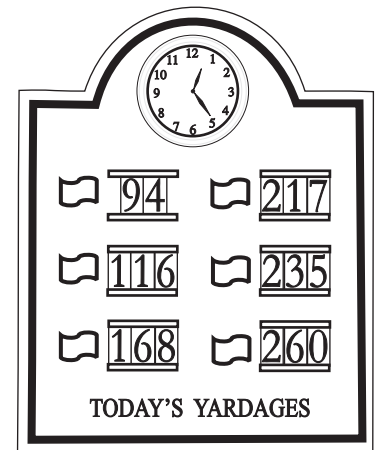

Range Signs

Order Worksheet #7

Bronze

SIZE	ITEM#	QTY
12 x 18	Brs7354	
14 x 20	Brs7459	
16 x 22	Brs7577	
18 x 24	Brs7708	
19 x 25	Brs7779	
21 x 28	Brs7964	
24 x 30	Brs71180	
24 x 36	Brs71417	
Individual Numbers*	Brn7350	
Replacement Slide	Rans7300	
CUSTOM		

* Typically 11 Numbers per Target

Check Appropriate Information

Sign Information Required

- LOGO ART (clean black & white artwork)
- FLAG COLORS
- TARGET LAYOUTS

Background Color

- BLACK
- HUNTER GREEN
- BROWN
- ANTIQUE (bronze)
- CUSTOM PMS# _____

Options

ITEM	ITEM#	QTY
Clock	Clk635	
Custom Logo Charge	Clc645	

Aluminum

SIZE	ITEM#	QTY
12 x 18	Ars7274	
14 x 20	Ars7356	
16 x 22	Ars7447	
18 x 24	Ars7549	
19 x 25	Ars7603	
21 x 28	Ars7747	
24 x 30	Ars7915	
24 x 36	Ars71097	
Individual Numbers*	Arn7280	
Replacement Slide	Rans7300	
CUSTOM		

* Typically 11 Numbers per Target

Range Sign with Clock or Logo and Removable Numbers

Mounting Options

WHEEL MOUNT

ANGLE BRACKET MOUNT

POST MOUNT

PODIUM WITH BASE SPIKE MOUNT

Numbers Bracket (Slide) - Included in sign price