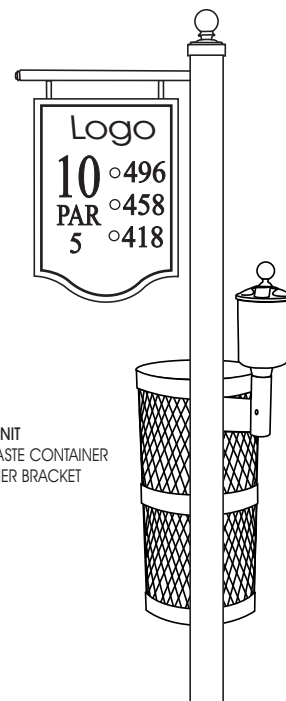

Golf Course Accessories

Order Worksheet #9

Aluminum Waste Units

SIZE	DESCRIPTION	ITEM #	QUANTITY
12 x 24	WASTE CONTAINER (10 gallon)	Awc794	
12 x 24	RUBBER WASTE LINER	Rl729	
15 x 30	WASTE CONTAINER (22 gallon)	Awc7146	
15 x 30	RUBBER WASTE LINER	Rl732	
	BALL WASHER BRACKET (fits most models)	BWB734	
2" x 5'	ROUND POST WITHOUT CAP	Rp746	
3" x 6'	ROUND POST WITH CAP	Rp7104	
3" x 6'	SQUARE POST WITH CAP	Sp7104	
4" x 6'	SQUARE POST WITH CAP	Sp7125	
	CUSTOM DESIGN	TBD	

TEE SIGN UNIT
12 x 24 WASTE CONTAINER
BALL WASHER BRACKET

Aluminum Bag Rack

8 ft x 3 ft - 12 BAG UNIT	Br6734
---------------------------	--------

Post & Unit Color

- BLACK
- HUNTER GREEN
- BROWN
- CUSTOM PMS# _____

Check Appropriate Color Information

8' x 3' Aluminum Bag Rack
12 - Bag Unit

3" x 6' SQUARE POST
15 x 30 WASTE CONTAINER
BALL WASHER BRACKET

3" x 6' ROUND POST
12 x 24 WASTE CONTAINER
BALL WASHER BRACKET

2" x 5' ROUND POST WITHOUT CAP
12 x 24 WASTE CONTAINER
BALL WASHER BRACKET