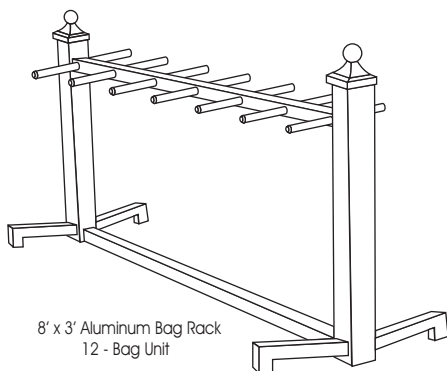

TEE SIGN UNIT
12 x 24 WASTE CONTAINER
BALL WASHER BRACKET

Aluminum Bag Rack

8 ft x 3 ft - 12 BAG UNIT	Br6734
---------------------------	--------

Post & Unit Color

- BLACK
- HUNTER GREEN
- BROWN
- CUSTOM PMS# _____

Check Appropriate Color Information

8' x 3' Aluminum Bag Rack
12 - Bag Unit

3" x 6' SQUARE POST
15 x 30 WASTE CONTAINER
BALL WASHER BRACKET

3" x 6' ROUND POST
12 x 24 WASTE CONTAINER
BALL WASHER BRACKET

2" x 5' ROUND POST WITHOUT CAP
12 x 24 WASTE CONTAINER
BALL WASHER BRACKET